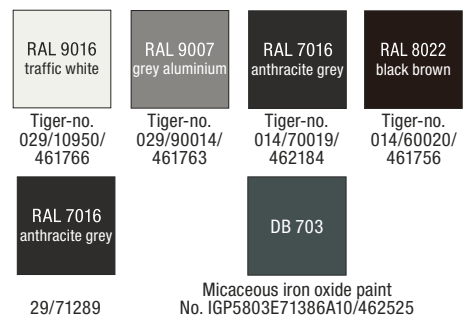

Anodised aluminum for aluminum parts

Due to different material characteristics, a 100 % colour match is not possible. This also applies when a colour template is provided. Therefore colour deviations are inevitable. Anodised colours are possible from EV1 silver to C35 black. Anodised colour tones are available on request.

Surcharge: Bronze anodisation 30 %

Standard colour shades (powder-coated)

Note!

For printing reasons, 100 % colour match is not possible. The RAL colour chart is mandatory.

RAL 9016 - RAL 8022 (except fine structure and iron micaceous)
Smooth silk gloss, gloss degree 70 ± 5

Standard colours without surcharge